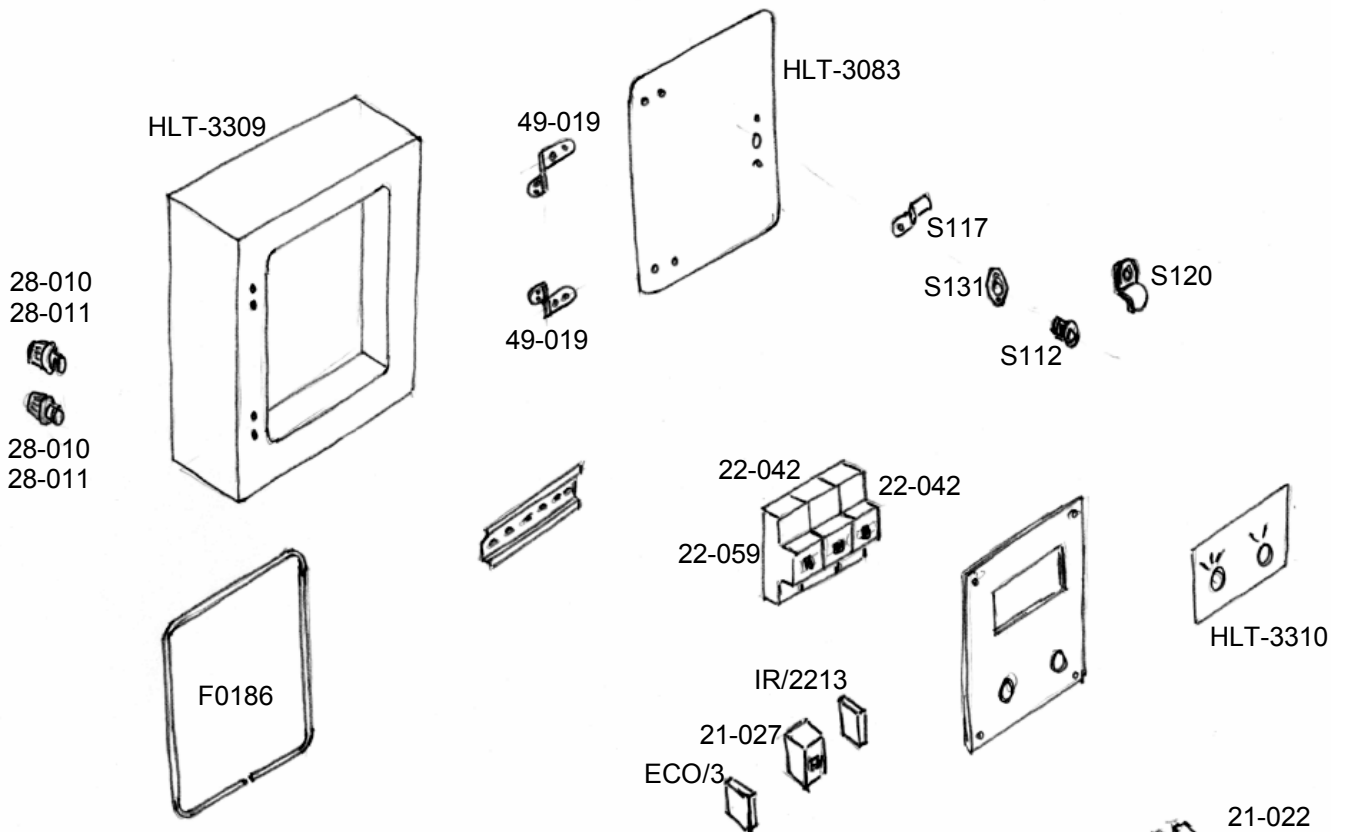

HYLITE DEMOUNTABLE GENERATOR MK6 LIGHTING TOWER (REF HYL T)

HYLITE MK6 DEMOUNTABLE GENERATOR MODEL
PARTS CATALOGUE 01/05/2003

TRAILER PARTS

HLT-3052	STABILISER TUBE
HLT-3321	MUDGUARD MOUNTING BRACKET (PAIR)
HLT-3322	MUDGUARD MOUNTING BRACKET CENTRE
HLT-3323	REAR ROPE ASSEMBLY
37-065	M20 NUT
82-078	MUDGUARD
82-532	PROPSTAND CLAMP
82-533	PROPSTAND
82-541	WHEEL & TYRE (NOT SHOWN)
83-330M2	M20 COLLARED EYEBOLT
OP1106	STABILISER PIN & CHAIN ASSEMBLY (NOT SHOWN)

CONTROL PANEL

HLT-3083	CONTROL PANEL DOOR	S112	LOCK ASSEMBLY
HLT-3309	CONTROL PANEL	S116	KEY (NOT SHOWN)
HLT-3310	CONTROL PANEL DECAL	S117	CAM
21-006	3 POSITION SWITCH	S120	PULL TAB
21-008	CONTACT BLOCK	S131	ADAPTOR PLATE
21-022	CONTACT BLOCK		
21-024	2 POSITION SWITCH		
21-025	SWITCH KNOB BLUE		
21-026	SWITCH KNOB GREEN		
21-027	CONTACTOR		
22-042	MCB 16A DOUBLE MODULE		
22-059	MCB 6A DOUBLE MODULE		
28-010	25mm PLASTIC CONDUIT GLAND		
28-011	25mm CONDUIT LOCKNUT		
48-008	4.0mm SQ 3 CORE ARCTIC CABLE (NOT SHOWN)		
49-019	DOOR HINGE		
73-041	3 PIN 220V BLUE PLUG 32A (NOT SHOWN)		
IR/2213	EARTH TERMINAL M4/6P		
ECO/3	EARTH TERMINAL M6/8P		
F0186	EDGING STRIP		