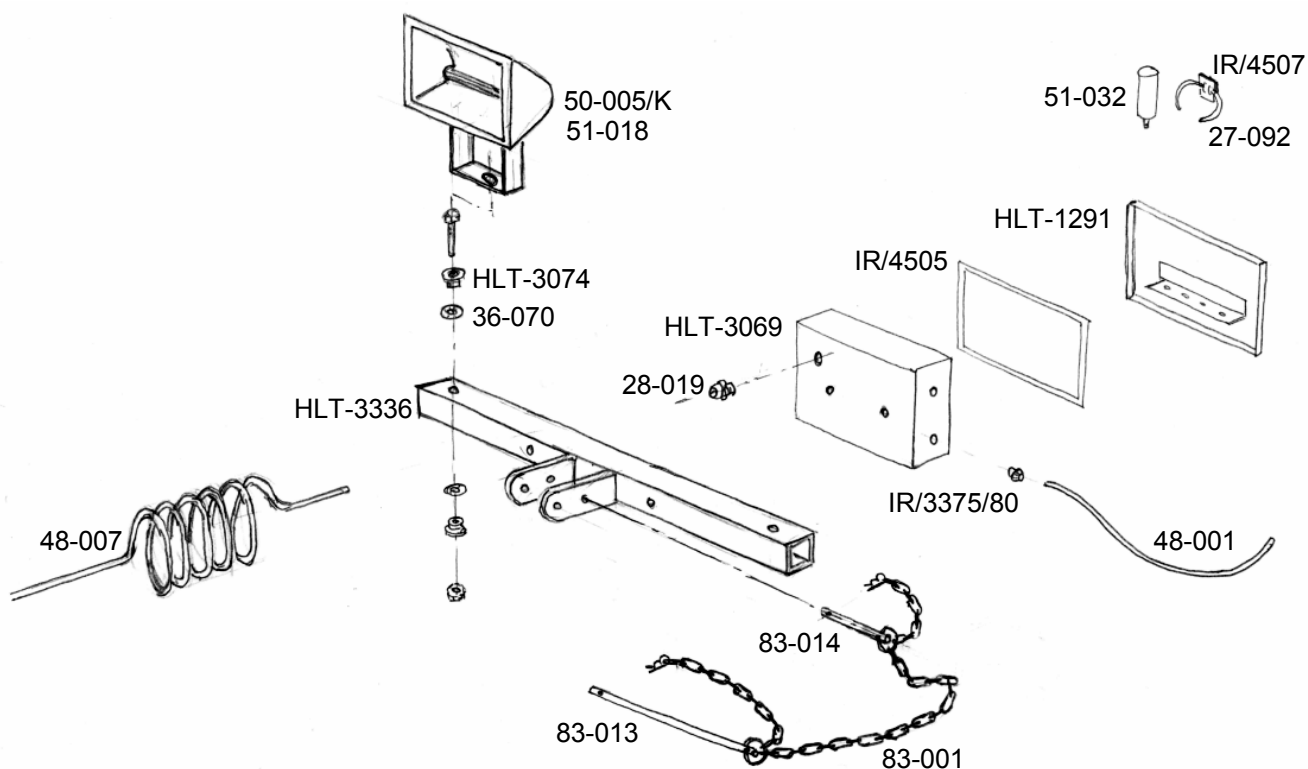

ROTATING MAST PARTS

HLT-1401	OUTER TUBE ASSEMBLY
HLT-1402	BEARING CAP
HLT-1403	BEARING
HLT-1406	CABLE CLAMP
HLT-1414	MAST LOCK HOUSING
HLT-1415	MAST LOCK PIN
HLT-1416	HANDLE PIVOT PIN
HLT-3330	OUTER SQUARE TUBE
31-215	No6 JUBILEE CLIP
49-011	SPRING
49-028	NYLON RIVET
49-029	HANDWHEEL
49-030	BALL KNOB

LIGHTS ASSEMBLY

TUNGSTEN HALOGEN

HLT-1291	BOX LID
HLT-1367	LANZINI LAMP BRACKET
HLT-3069	MAST ELECTRICAL BOX
HLT-3074	SWIVEL WASHER
HLT-3336	MAST CROSSMEMBER
28-019	25mm GLAND
36-070	M22 SHAKEPROOF WASHER
48-000	2.5mm SQ ARCTIC GRADE CABLE
48-003	4.0mm SQ 5 CORE COILED CABLE *
48-004	2.5mm SQ 5 CORE COILED CABLE *
48-005	1.5mm SQ 5 CORE COILED CABLE *
50-002	LANZINI LIGHT FITTING
51-003/110	1000W 11V TUNGSTEN HALOGEN BULB *
51-003/240	1000W 240V TUNGSTEN HALOGEN BULB *
51-006	1500W 240V TUNGSTEN HALOGEN BULB *
51-006/110	1500W 110V TUNGSTEN HALOGEN BULB *
83-001	CHAIN
83-013	TRANSPORT PIN
83-014	RETAINING PIN
IR/3375	PG9 GLAND
IR/3380	PG9 LOCKNUT
IR/4505	SEALING STRIP

* PENDANT ON MODEL TYPE

LIGHTS ASSEMBLY

METAL HALIDE

HLT-1291	BOX LID
HLT-3069	MAST ELECTRICAL BOX
HLT-3074	SWIVEL WASHER
HLT-3336	MAST CROSSMEMBER
27-092	CABLE TIE
28-019	25mm GLAND
36-070	M22 SHAKEPROOF WASHER
48-001	1.5mm SQ SILICONE CABLE
48-007	1.5mm SQ 7 CORE COILED CABLE
50-005/K	STARFLOOD LIGHT FITTING
51-018	METAL HALIDE BULB
51-032	IGNITOR
83-001	CHAIN
83-013	TRANSPORT PIN
83-014	RETAINING PIN
IR/3375	PG9 GLAND
IR/3380	PG9 LOCKNUT
IR/4505	SEALING STRIP
IR/4507	CABLE TIE BASE