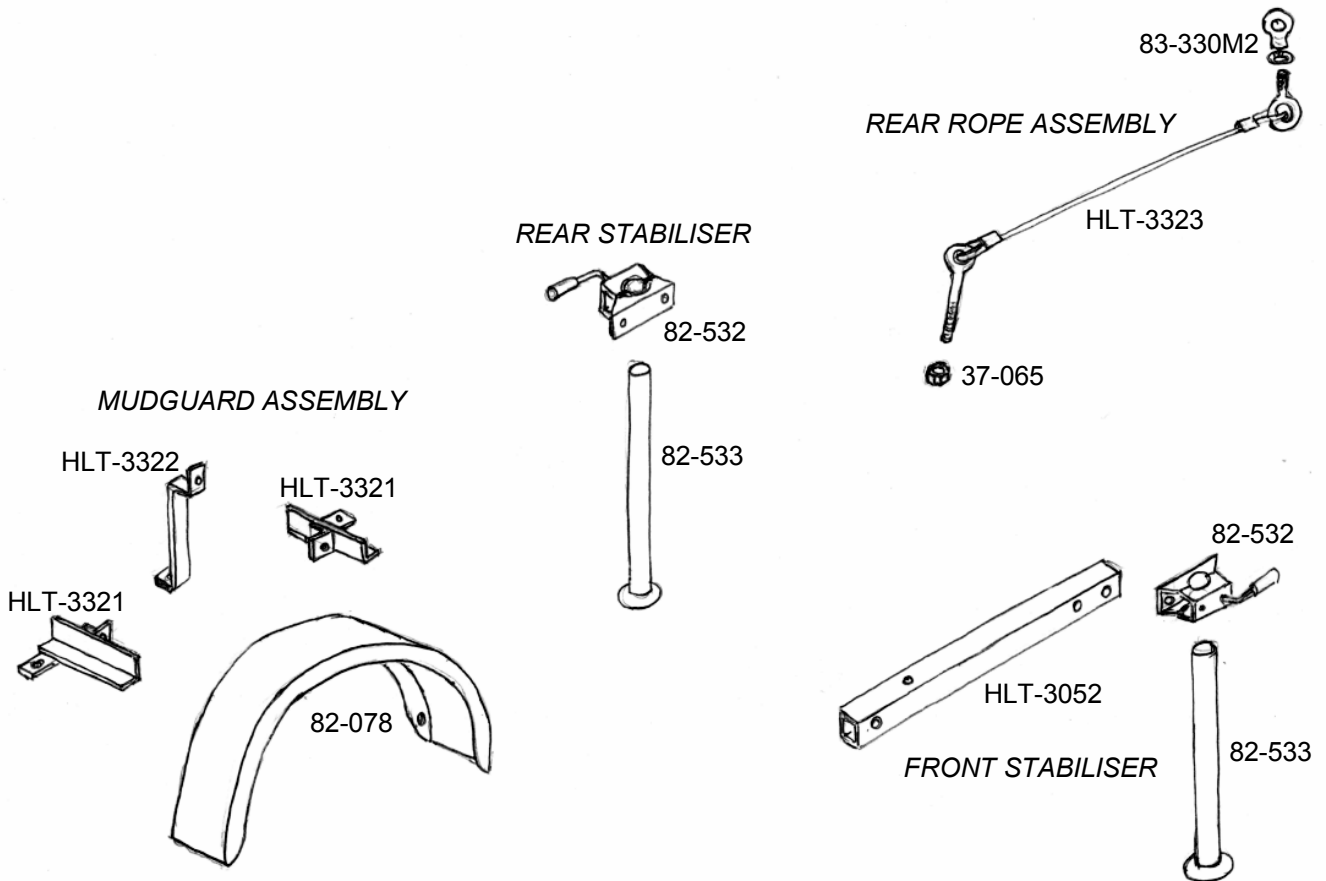

HYLITE DEMOUNTABLE GENERATOR MK6 LIGHTING TOWER (REF HYL T)

HYLITE MK6 DEMOUNTABLE GENERATOR MODEL
PARTS CATALOGUE 01/05/2003

TRAILER PARTS

HLT-3052	STABILISER TUBE
HLT-3321	MUDGUARD MOUNTING BRACKET (PAIR)
HLT-3322	MUDGUARD MOUNTING BRACKET CENTRE
HLT-3323	REAR ROPE ASSEMBLY
37-065	M20 NUT
82-078	MUDGUARD
82-532	PROPSTAND CLAMP
82-533	PROPSTAND
82-541	WHEEL & TYRE (NOT SHOWN)
83-330M2	M20 COLLARED EYEBOLT
OP1106	STABILISER PIN & CHAIN ASSEMBLY (NOT SHOWN)

CONTROL PANEL

HLT-3083	CONTROL PANEL DOOR	S112	LOCK ASSEMBLY
HLT-3309	CONTROL PANEL	S116	KEY (NOT SHOWN)
HLT-3310	CONTROL PANEL DECAL	S117	CAM
21-006	3 POSITION SWITCH	S120	PULL TAB
21-008	CONTACT BLOCK	S131	ADAPTOR PLATE
21-022	CONTACT BLOCK		
21-024	2 POSITION SWITCH		
21-025	SWITCH KNOB BLUE		
21-026	SWITCH KNOB GREEN		
21-027	CONTACTOR		
22-042	MCB 16A DOUBLE MODULE		
22-059	MCB 6A DOUBLE MODULE		
28-010	25mm PLASTIC CONDUIT GLAND		
28-011	25mm CONDUIT LOCKNUT		
48-008	4.0mm SQ 3 CORE ARCTIC CABLE (NOT SHOWN)		
49-019	DOOR HINGE		
73-041	3 PIN 220V BLUE PLUG 32A (NOT SHOWN)		
IR/2213	EARTH TERMINAL M4/6P		
ECO/3	EARTH TERMINAL M6/8P		
F0186	EDGING STRIP		

HYDRAULICS

HLT-3306	BACK PLATE
HLT-3307	HYDRAULIC TANK
HLT-3308	COVER
28-007	25mm PLASTIC CONDUIT
28-010	25mm PLASTIC CONDUIT GLAND
28-011	25mm CONDUIT LOCKNUT
32-011	3/8" BSP PARR/PARR ADAPTOR
32-012	3/8" DOWTY WASHER
32-021	1/4" BSP PRESSURE PLUG
32-026	3/4"-1/4" BSP REDUCER
32-030	3/8" BSP BULKHEAD FITTING
32-116	3/8" RUBBER PIPE ASSEMBLY ???mm LG
32-117	3/8" RUBBER PIPE ASSEMBLY ???mm LG
32-118	HYDRAULIC POWERPACK
32-156X	FILTER
32-158	FILLER CAP