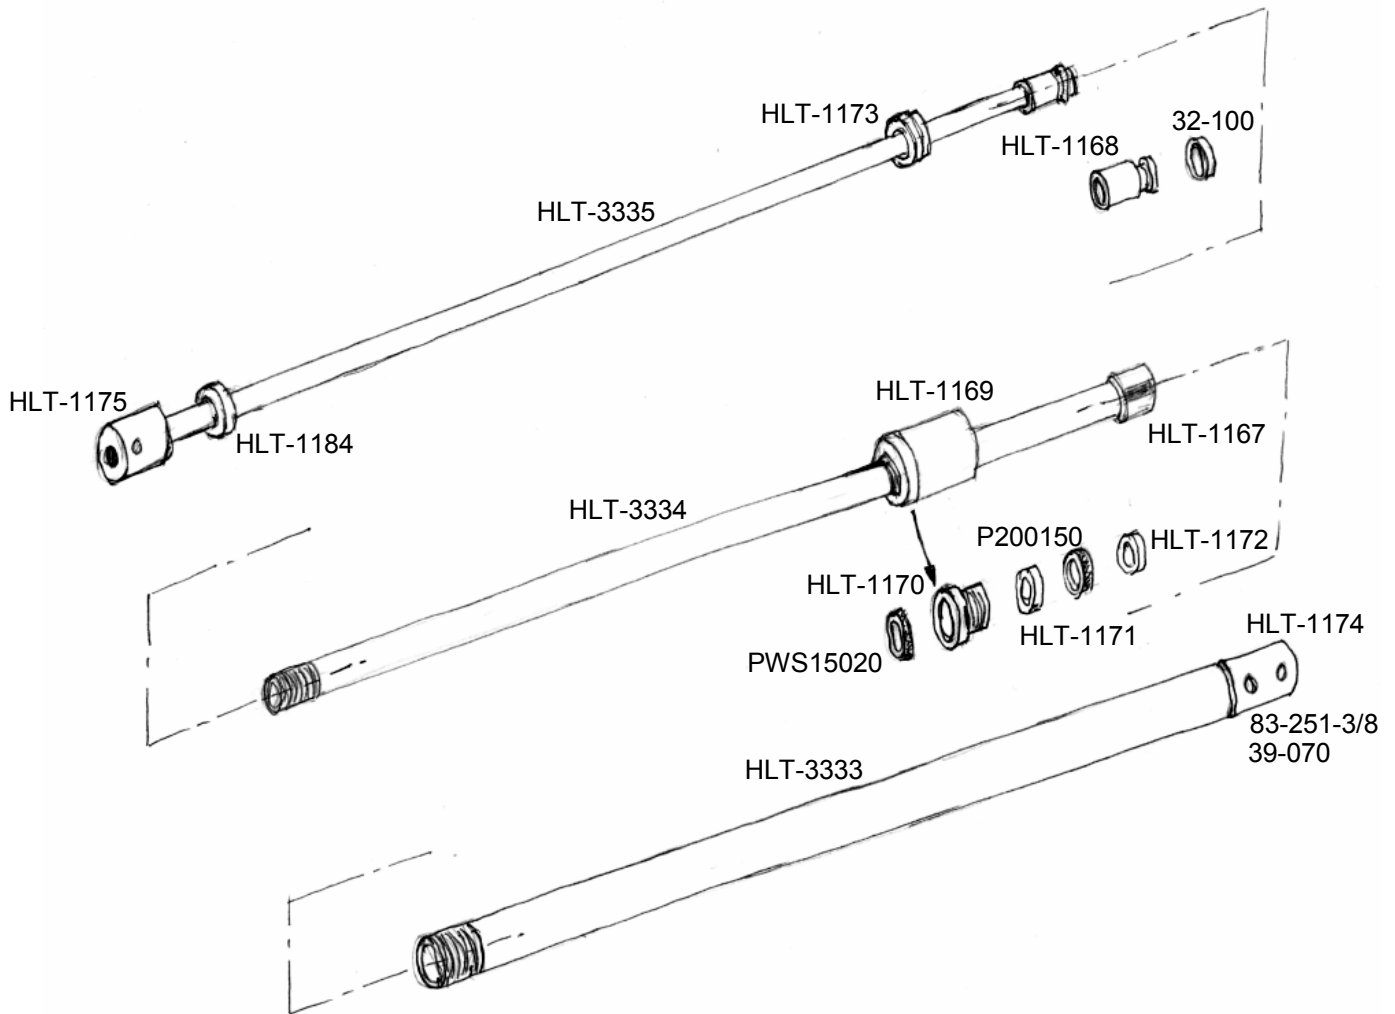

HYDRAULICS

HLT-3306	BACK PLATE
HLT-3307	HYDRAULIC TANK
HLT-3308	COVER
28-007	25mm PLASTIC CONDUIT
28-010	25mm PLASTIC CONDUIT GLAND
28-011	25mm CONDUIT LOCKNUT
32-011	3/8" BSP PARR/PARR ADAPTOR
32-012	3/8" DOWTY WASHER
32-021	1/4" BSP PRESSURE PLUG
32-026	3/4"-1/4" BSP REDUCER
32-030	3/8" BSP BULKHEAD FITTING
32-116	3/8" RUBBER PIPE ASSEMBLY ???mm LG
32-117	3/8" RUBBER PIPE ASSEMBLY ???mm LG
32-118	HYDRAULIC POWERPACK
32-156X	FILTER
32-158	FILLER CAP

HYDRAULIC RAMS

CP10/S	LONG RAM ASSEMBLY
CP11	SHORT RAM ASSEMBLY
32-011	3/8" BSP PARR/PARR ADAPTOR
32-012	3/8" DOWTY WASHER
32-013	3/8" BSP SWIVEL ELBOW
32-030	3/8" BSP BULKHEAD FITTING
32-107S	3/8" SYNFLEX PIPE ASSEMBLY 380mm LG
32-109	3/8" SYNFLEX PIPE ASSEMBLY 1370 mm LG
32-120	DECCELERATION VALVE
32-180	ROTATING COUPLING

HYDRAULIC RAM

LONG (CP10/S)

HLT-1167	GUIDE PISTON
HLT-1168	PISTON
HLT-1169	SEAL HOUSING
HLT-1170	WIPER SEAL HOUSING
HLT-1171	PLAIN WASHER
HLT-1172	GROOVED WASHER
HLT-1173	SCREWED COLLAR
HLT-1174	END BOSS OUTER TUBE
HLT-1175	END BOSS INNER TUBE
HLT-3333	OUTER TUBE
HLT-3334	INTERMEDIATE TUBE
HLT-3335	INNER TUBE
HLT-1184	SPACER
32-100	PISTON SEAL
39-070	GRUB SCREW
83-251-3/8	BALL BEARING
P200150	INTERMEDIATE SEAL
PWS150200	WIPER SEAL