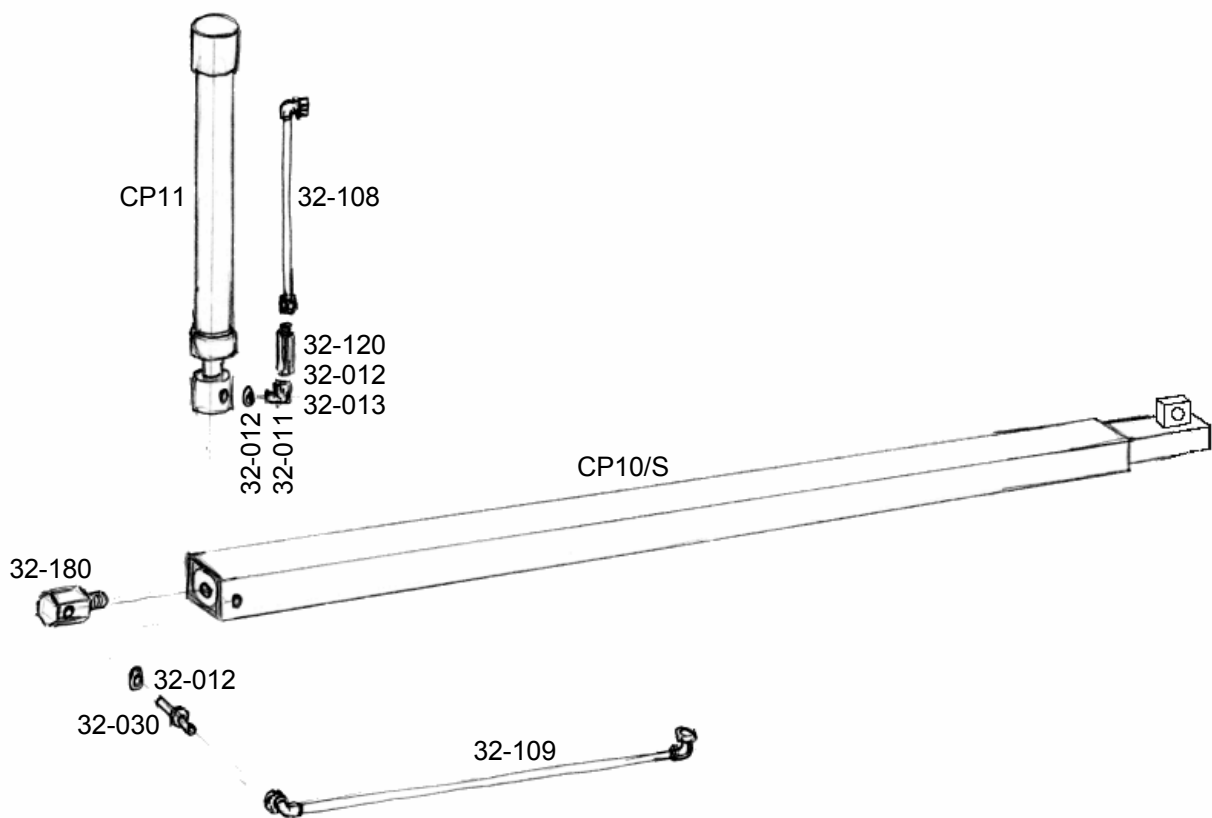

CONTROL PANEL

HLT-3083	CONTROL PANEL DOOR	S112	LOCK ASSEMBLY
HLT-3309	CONTROL PANEL	S116	KEY (NOT SHOWN)
HLT-3310	CONTROL PANEL DECAL	S117	CAM
21-006	3 POSITION SWITCH	S120	PULL TAB
21-008	CONTACT BLOCK	S131	ADAPTOR PLATE
21-022	CONTACT BLOCK		
21-024	2 POSITION SWITCH		
21-025	SWITCH KNOB BLUE		
21-026	SWITCH KNOB GREEN		
21-027	CONTACTOR		
22-042	MCB 16A DOUBLE MODULE		
22-059	MCB 6A DOUBLE MODULE		
28-010	25mm PLASTIC CONDUIT GLAND		
28-011	25mm CONDUIT LOCKNUT		
48-008	4.0mm SQ 3 CORE ARCTIC CABLE (NOT SHOWN)		
49-019	DOOR HINGE		
73-041	3 PIN 220V BLUE PLUG 32A (NOT SHOWN)		
IR/2213	EARTH TERMINAL M4/6P		
ECO/3	EARTH TERMINAL M6/8P		
F0186	EDGING STRIP		

HYDRAULIC RAMS

CP10/S	LONG RAM ASSEMBLY
CP11	SHORT RAM ASSEMBLY
32-011	3/8" BSP PARR/PARR ADAPTOR
32-012	3/8" DOWTY WASHER
32-013	3/8" BSP SWIVEL ELBOW
32-030	3/8" BSP BULKHEAD FITTING
32-107S	3/8" SYNFLEX PIPE ASSEMBLY 380mm LG
32-109	3/8" SYNFLEX PIPE ASSEMBLY 1370 mm LG
32-120	DECCELERATION VALVE
32-180	ROTATING COUPLING