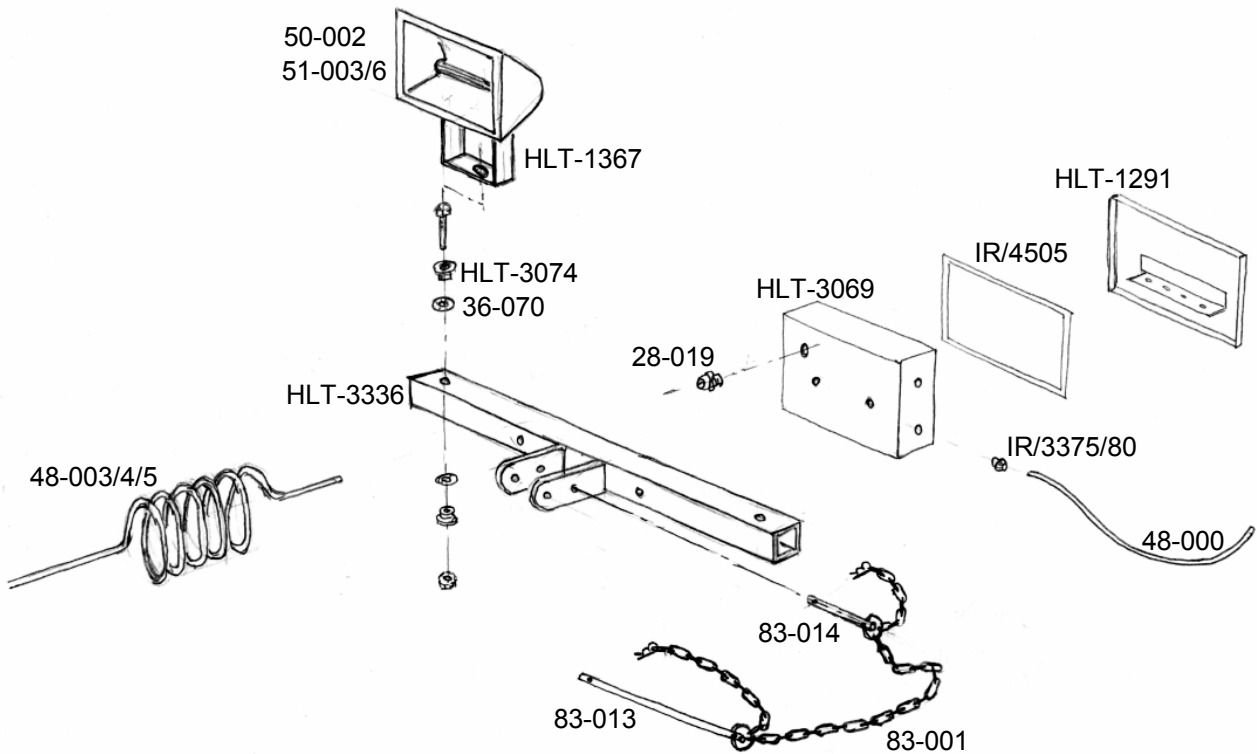

HYDRAULIC RAM

LONG (CP10/S)

HLT-1167	GUIDE PISTON
HLT-1168	PISTON
HLT-1169	SEAL HOUSING
HLT-1170	WIPER SEAL HOUSING
HLT-1171	PLAIN WASHER
HLT-1172	GROOVED WASHER
HLT-1173	SCREWED COLLAR
HLT-1174	END BOSS OUTER TUBE
HLT-1175	END BOSS INNER TUBE
HLT-3333	OUTER TUBE
HLT-3334	INTERMEDIATE TUBE
HLT-3335	INNER TUBE
HLT-1184	SPACER
32-100	PISTON SEAL
39-070	GRUB SCREW
83-251-3/8	BALL BEARING
P200150	INTERMEDIATE SEAL
PWS150200	WIPER SEAL

HYDRAULIC RAM

SHORT (CP11)

HLT-1151	END BOSS OUTER TUBE
HLT-1153	END BOSS INNER TUBE
HLT-1154	INNER TUBE
HLT-1155	OUTER TUBE
HLT-1156	SCREWED CAP
HLT-1157	PISTON
32-121	DECELERATION VALVE
39-070	GRUB SCREW
83-251-3/8	BALL BEARING
P175-125	PISTON SEAL

ROTATING MAST PARTS

HLT-1401	OUTER TUBE ASSEMBLY
HLT-1402	BEARING CAP
HLT-1403	BEARING
HLT-1406	CABLE CLAMP
HLT-1414	MAST LOCK HOUSING
HLT-1415	MAST LOCK PIN
HLT-1416	HANDLE PIVOT PIN
HLT-3330	OUTER SQUARE TUBE
31-215	No6 JUBILEE CLIP
49-011	SPRING
49-028	NYLON RIVET
49-029	HANDWHEEL
49-030	BALL KNOB

LIGHTS ASSEMBLY

TUNGSTEN HALOGEN

HLT-1291	BOX LID
HLT-1367	LANZINI LAMP BRACKET
HLT-3069	MAST ELECTRICAL BOX
HLT-3074	SWIVEL WASHER
HLT-3336	MAST CROSSMEMBER
28-019	25mm GLAND
36-070	M22 SHAKEPROOF WASHER
48-000	2.5mm SQ ARCTIC GRADE CABLE
48-003	4.0mm SQ 5 CORE COILED CABLE *
48-004	2.5mm SQ 5 CORE COILED CABLE *
48-005	1.5mm SQ 5 CORE COILED CABLE *
50-002	LANZINI LIGHT FITTING
51-003/110	1000W 11V TUNGSTEN HALOGEN BULB *
51-003/240	1000W 240V TUNGSTEN HALOGEN BULB *
51-006	1500W 240V TUNGSTEN HALOGEN BULB *
51-006/110	1500W 110V TUNGSTEN HALOGEN BULB *
83-001	CHAIN
83-013	TRANSPORT PIN
83-014	RETAINING PIN
IR/3375	PG9 GLAND
IR/3380	PG9 LOCKNUT
IR/4505	SEALING STRIP