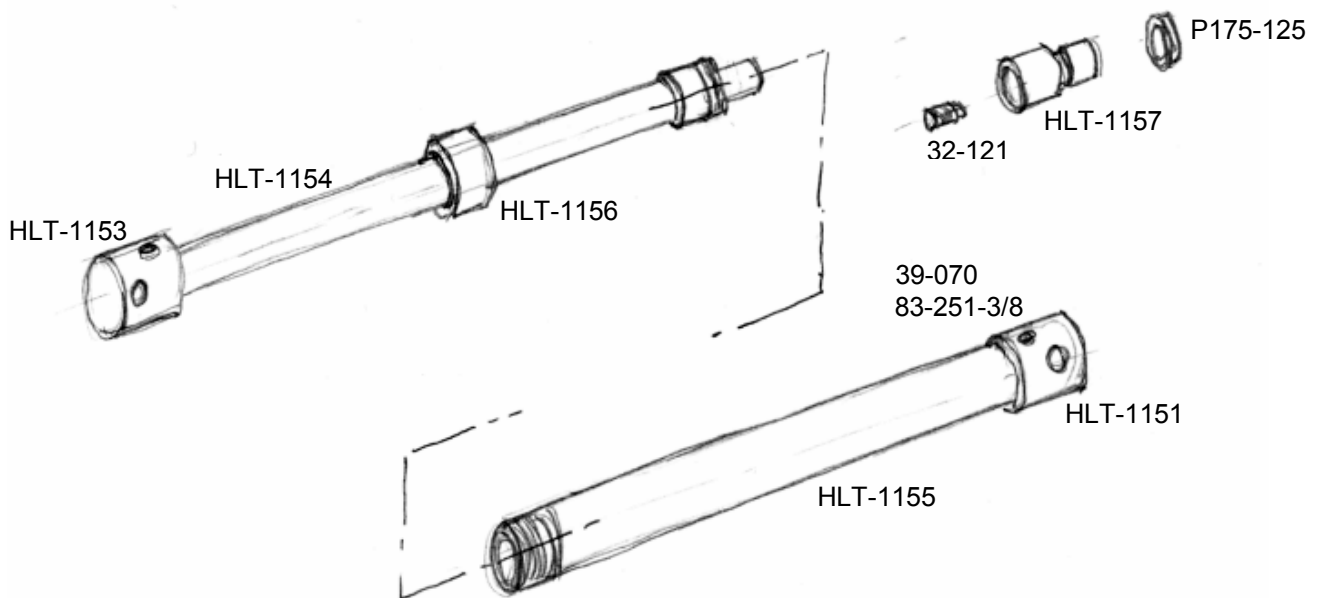

HYDRAULIC RAM

LONG (CP10/S)

HLT-1167	GUIDE PISTON
HLT-1168	PISTON
HLT-1169	SEAL HOUSING
HLT-1170	WIPER SEAL HOUSING
HLT-1171	PLAIN WASHER
HLT-1172	GROOVED WASHER
HLT-1173	SCREWED COLLAR
HLT-1174	END BOSS OUTER TUBE
HLT-1175	END BOSS INNER TUBE
HLT-3333	OUTER TUBE
HLT-3334	INTERMEDIATE TUBE
HLT-3335	INNER TUBE
HLT-1184	SPACER
32-100	PISTON SEAL
39-070	GRUB SCREW
83-251-3/8	BALL BEARING
P200150	INTERMEDIATE SEAL
PWS150200	WIPER SEAL

HYDRAULIC RAM

SHORT (CP11)

HLT-1151	END BOSS OUTER TUBE
HLT-1153	END BOSS INNER TUBE
HLT-1154	INNER TUBE
HLT-1155	OUTER TUBE
HLT-1156	SCREWED CAP
HLT-1157	PISTON
32-121	DECELERATION VALVE
39-070	GRUB SCREW
83-251-3/8	BALL BEARING
P175-125	PISTON SEAL