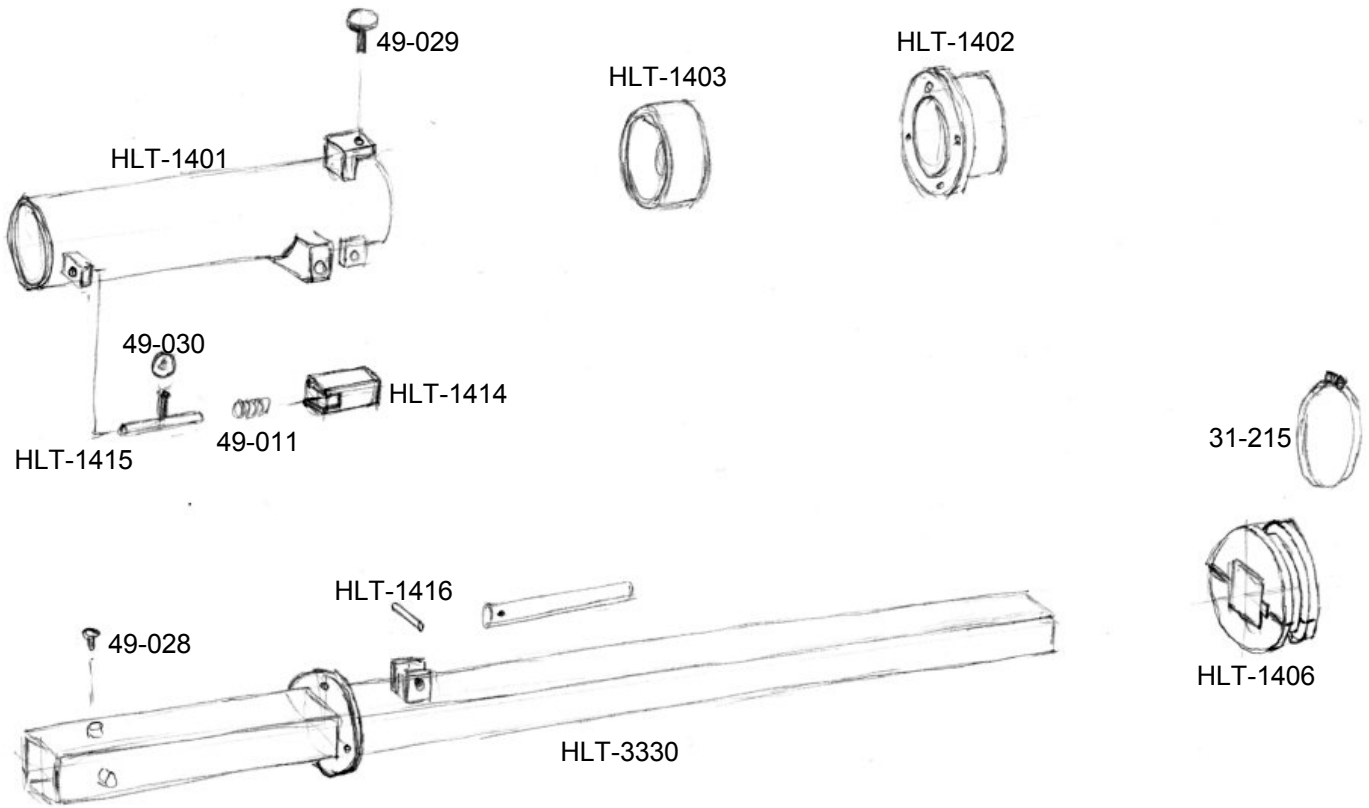

HYDRAULIC RAMS

CP10/S	LONG RAM ASSEMBLY
CP11	SHORT RAM ASSEMBLY
32-011	3/8" BSP PARR/PARR ADAPTOR
32-012	3/8" DOWTY WASHER
32-013	3/8" BSP SWIVEL ELBOW
32-030	3/8" BSP BULKHEAD FITTING
32-107S	3/8" SYNFLEX PIPE ASSEMBLY 380mm LG
32-109	3/8" SYNFLEX PIPE ASSEMBLY 1370 mm LG
32-120	DECCELERATION VALVE
32-180	ROTATING COUPLING

HYDRAULIC RAM

LONG (CP10/S)

HLT-1167	GUIDE PISTON
HLT-1168	PISTON
HLT-1169	SEAL HOUSING
HLT-1170	WIPER SEAL HOUSING
HLT-1171	PLAIN WASHER
HLT-1172	GROOVED WASHER
HLT-1173	SCREWED COLLAR
HLT-1174	END BOSS OUTER TUBE
HLT-1175	END BOSS INNER TUBE
HLT-3333	OUTER TUBE
HLT-3334	INTERMEDIATE TUBE
HLT-3335	INNER TUBE
HLT-1184	SPACER
32-100	PISTON SEAL
39-070	GRUB SCREW
83-251-3/8	BALL BEARING
P200150	INTERMEDIATE SEAL
PWS150200	WIPER SEAL

HYDRAULIC RAM

SHORT (CP11)

HLT-1151	END BOSS OUTER TUBE
HLT-1153	END BOSS INNER TUBE
HLT-1154	INNER TUBE
HLT-1155	OUTER TUBE
HLT-1156	SCREWED CAP
HLT-1157	PISTON
32-121	DECELERATION VALVE
39-070	GRUB SCREW
83-251-3/8	BALL BEARING
P175-125	PISTON SEAL

ROTATING MAST PARTS

HLT-1401	OUTER TUBE ASSEMBLY
HLT-1402	BEARING CAP
HLT-1403	BEARING
HLT-1406	CABLE CLAMP
HLT-1414	MAST LOCK HOUSING
HLT-1415	MAST LOCK PIN
HLT-1416	HANDLE PIVOT PIN
HLT-3330	OUTER SQUARE TUBE
31-215	No6 JUBILEE CLIP
49-011	SPRING
49-028	NYLON RIVET
49-029	HANDWHEEL
49-030	BALL KNOB