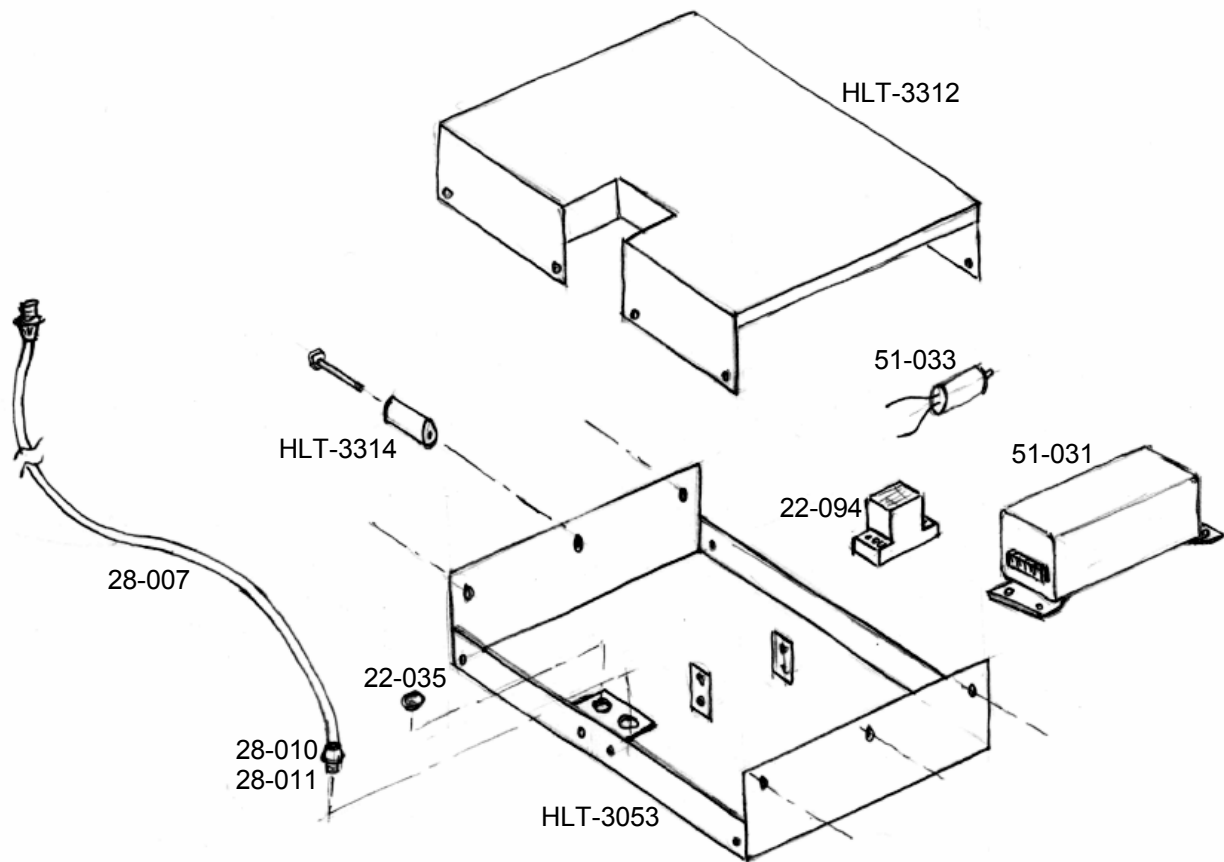

METAL HALIDE OPERATING GEAR

HLT-3053	BALLAST MOUNTING TRAY
HLT-3312	COVER
HLT-3314	SPACER
22-035	25mm GROMMET
22-094	CONTACTOR
28-007	25mm PLASTIC CONDUIT
28-010	25mm PLASTIC CONDUIT GLAND
28-011	25mm CONDUIT LOCKNUT
51-031	CAPACITOR
51-033	BALLAST / TRANSFORMER