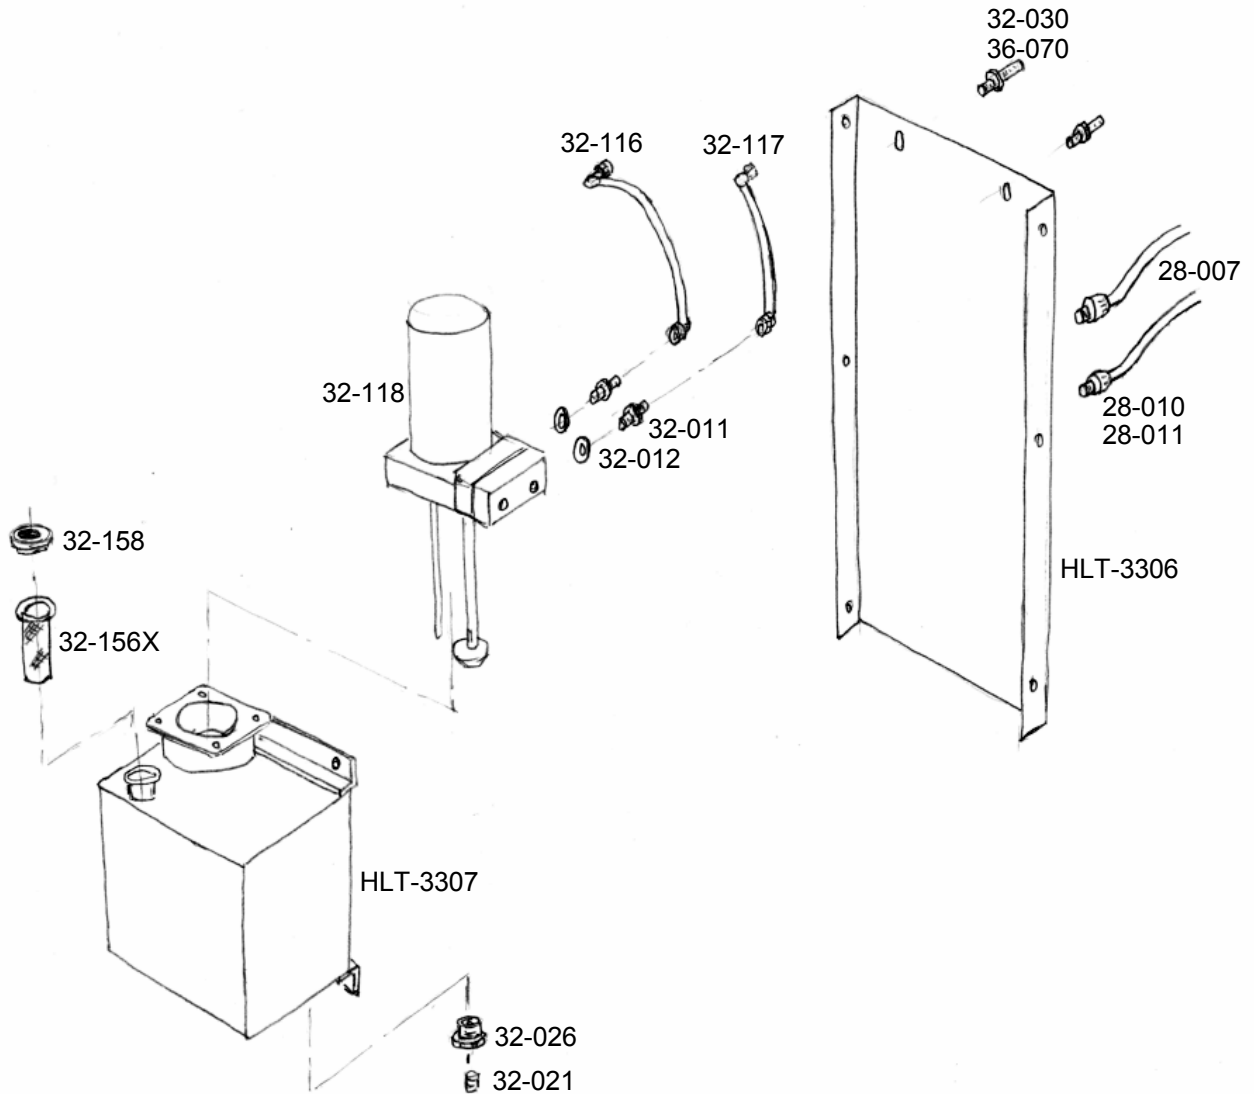

HYLITE DEMOUNTABLE GENERATOR MK6 LIGHTING TOWER (REF HYL T)

HYLITE MK6 DEMOUNTABLE GENERATOR MODEL
PARTS CATALOGUE 01/05/2003

TRAILER PARTS

HLT-3052	STABILISER TUBE
HLT-3321	MUDGUARD MOUNTING BRACKET (PAIR)
HLT-3322	MUDGUARD MOUNTING BRACKET CENTRE
HLT-3323	REAR ROPE ASSEMBLY
37-065	M20 NUT
82-078	MUDGUARD
82-532	PROPSTAND CLAMP
82-533	PROPSTAND
82-541	WHEEL & TYRE (NOT SHOWN)
83-330M2	M20 COLLARED EYEBOLT
OP1106	STABILISER PIN & CHAIN ASSEMBLY (NOT SHOWN)

CONTROL PANEL

HLT-3083	CONTROL PANEL DOOR	S112	LOCK ASSEMBLY
HLT-3309	CONTROL PANEL	S116	KEY (NOT SHOWN)
HLT-3310	CONTROL PANEL DECAL	S117	CAM
21-006	3 POSITION SWITCH	S120	PULL TAB
21-008	CONTACT BLOCK	S131	ADAPTOR PLATE
21-022	CONTACT BLOCK		
21-024	2 POSITION SWITCH		
21-025	SWITCH KNOB BLUE		
21-026	SWITCH KNOB GREEN		
21-027	CONTACTOR		
22-042	MCB 16A DOUBLE MODULE		
22-059	MCB 6A DOUBLE MODULE		
28-010	25mm PLASTIC CONDUIT GLAND		
28-011	25mm CONDUIT LOCKNUT		
48-008	4.0mm SQ 3 CORE ARCTIC CABLE (NOT SHOWN)		
49-019	DOOR HINGE		
73-041	3 PIN 220V BLUE PLUG 32A (NOT SHOWN)		
IR/2213	EARTH TERMINAL M4/6P		
ECO/3	EARTH TERMINAL M6/8P		
F0186	EDGING STRIP		

HYDRAULICS

HLT-3306	BACK PLATE
HLT-3307	HYDRAULIC TANK
HLT-3308	COVER
28-007	25mm PLASTIC CONDUIT
28-010	25mm PLASTIC CONDUIT GLAND
28-011	25mm CONDUIT LOCKNUT
32-011	3/8" BSP PARR/PARR ADAPTOR
32-012	3/8" DOWTY WASHER
32-021	1/4" BSP PRESSURE PLUG
32-026	3/4"-1/4" BSP REDUCER
32-030	3/8" BSP BULKHEAD FITTING
32-116	3/8" RUBBER PIPE ASSEMBLY ???mm LG
32-117	3/8" RUBBER PIPE ASSEMBLY ???mm LG
32-118	HYDRAULIC POWERPACK
32-156X	FILTER
32-158	FILLER CAP